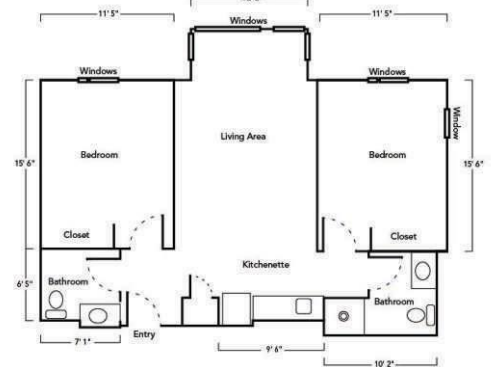

### Limited Air Condiioned Suite style rooms

accommodaing 4 persons in 2 bedrooms includ-  
ing living room, kitchenete (microwave) and 1.5  
bathrooms (2 toilets & 1 shower).