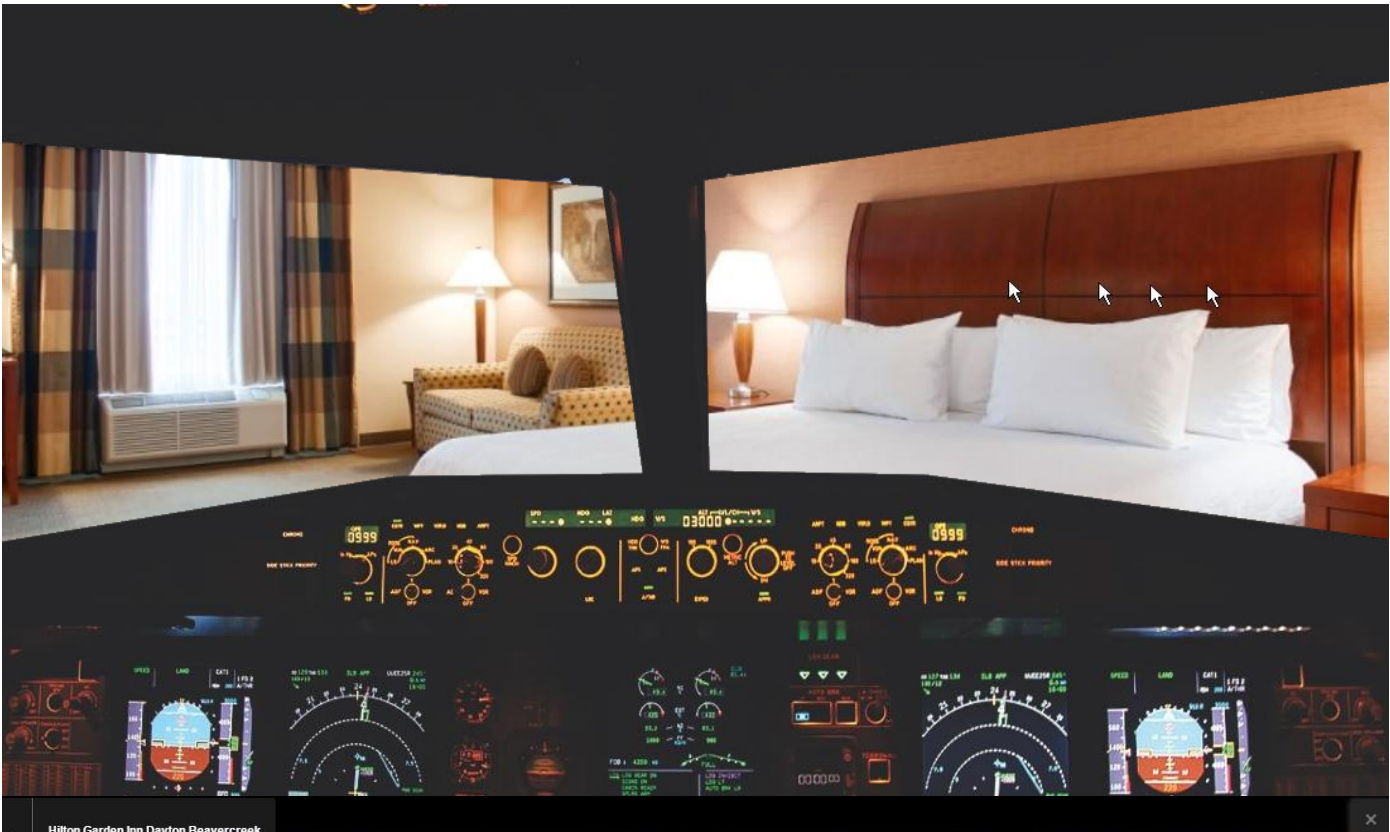

2016 USA Accommodation

Hilton Garden Inn Dayton Beavercreek
Photo - Oct 2014