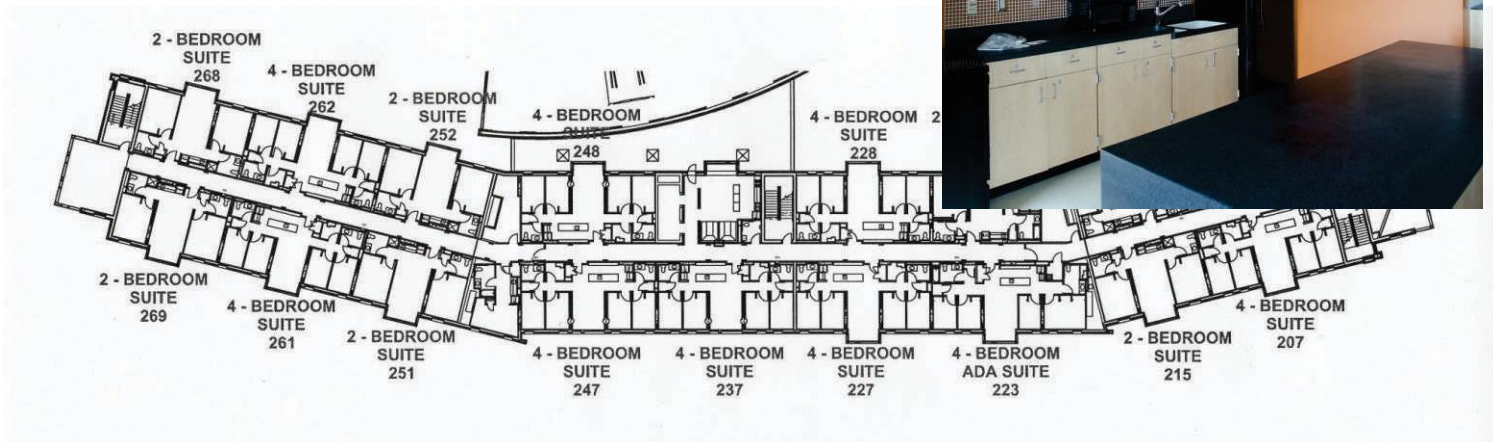

### Limited Air Condiioned Suite style rooms

accommodaing 4 persons in 2 bedrooms includ-  
ing living room, kitchenete (microwave) and 1.5  
bathrooms (2 toilets & 1 shower).