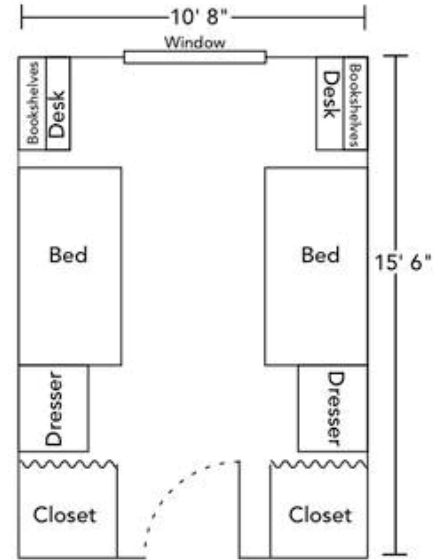

Oshkosh

WISCONSIN
OSHKOSH

800 Algoma Blvd.

Oshkosh, WI 54901

(920) 424-1234

University Accommodaion

Standard non air condiioned rooms at the University of Wisconsin, Oshkosh. Standard rooms are the most popular rooms and are allocated together in Scot Hall.

Rooms do not have private facillies.