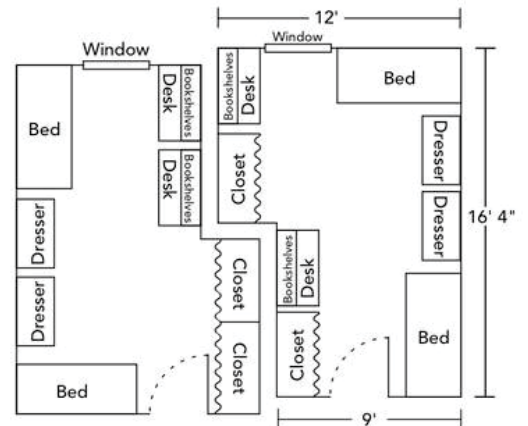

### Limited Air Condiioned Suite style rooms

accommodaing 4 persons in 2 bedrooms includ-  
ing living room, kitchenete (microwave) and 1.5  
bathrooms (2 toilets & 1 shower).

## University Accommodaion

Standard non air condiioned rooms at the University of Wisconsin, Oshkosh. Standard rooms are the most popular rooms and are allocated together in Scot Hall.

*Rooms do not have private facillies.*