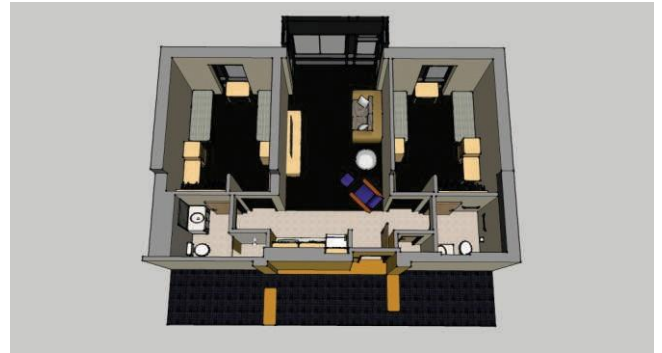

### Limited Air Condiioned Suite style rooms

accommodaing 4 persons in 2 bedrooms includ-  
ing living room, kitchenete (microwave) and 1.5  
bathrooms (2 toilets & 1 shower).